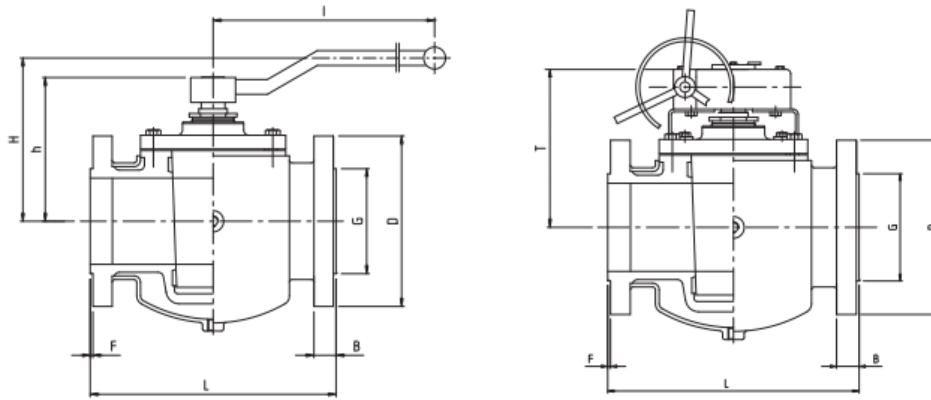

ANSI Class 150 (PN20) - Two Way

The face-to-face dimensions of these valves conform with ISO DIS 5752 (Short) and ANSI B16.10 Class 150.

WRENCH OPERATED

Size DN	in	Rating	L	D	B	H	h	F	G	I	Weight (kg)
15	1/2	ANSI 150	108	89	10	110	100	1.6	35	260	2.7
20	3/4		117	98	10	115	105	1.6	43	260	3.0
25	1		127	108	11	115	105	1.6	51	260	3.8
40	1 1/2		165	127	14	140	130	1.6	73	360	6.5
50	2		178	152	16	150	140	1.6	92	450	10.4
80	3		203	191	19	180	170	1.6	127	450	15.6