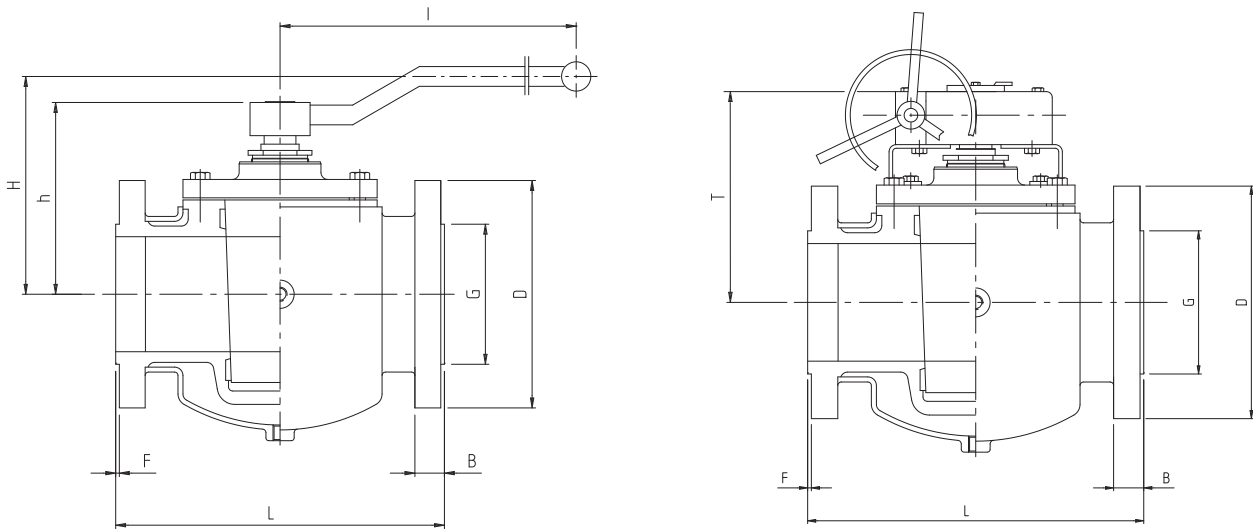

ANSI Class 300 (PN50) - Two Way

The face-to-face dimensions of these valves conform with ISO DIS 5752 (Short) and ANSI B16.10 Class 300.

WRENCH OPERATED

DN	Size in	Rating	L	D	B	H	h	F	G	I	Weight (kg)
15	1/2	ANSI 300	140	95	14	110	100	1.6	35	260	3.5
20	3/4		152	118	16	115	105	1.6	43	260	4.5
25	1		165	124	18	115	105	1.6	51	260	6.2
40	1 1/2		190	156	21	115	130	1.6	73	360	9.0
50	2		216	165	22	150	140	1.6	92	450	15.0
80	3		283	210	29	180	170	1.6	127	450	24.0

GEAR OPERATED

DN	Size in	Rating	L	D	B	F	G	T	Weight (kg)
100	4	ANSI 300	305	254	32	1.6	157	380	50.0
150	6		403	318	37	1.6	216	510	88.0
200	8		419	381	41	1.6	270	540	140.0

Jacketed valves are only available with Carbon and Stainless Steel body.
Maximum working pressure of the jacket is 16 bar.
Other size upon request.

For ordering purposes complete the figure number by referring to page 8