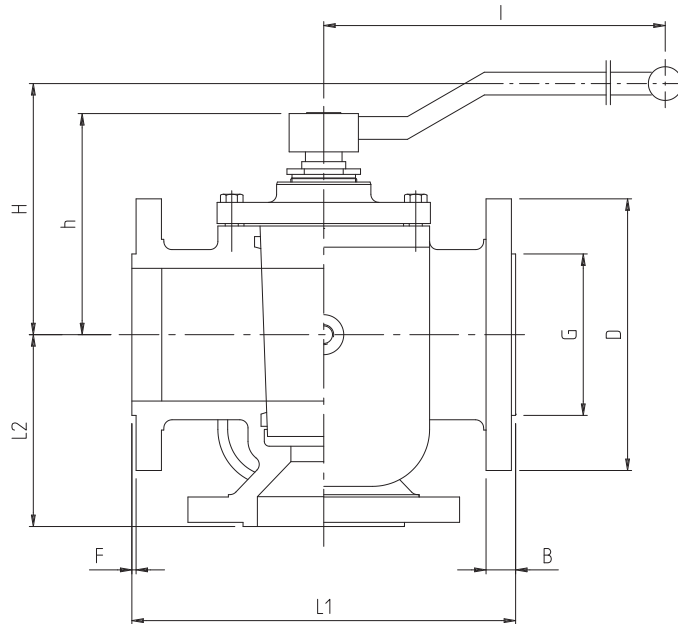

ANSI Class 150 (PN20) - Three Way

The face-to-face dimensions of these valves conform with ISO DIS 5752 (Short) and ANSI B16.10 Class 150.

WRENCH OPERATED

Size DN	in	Rating	L1	D	B	H	h	F	G	I	L2	Weight (kg)
15	1/2	ANSI 150	108	89	10	105	95	1.6	35	260	70	3.5
20	3/4		117	98	10	105	95	1.6	43	260	73	4.5
25	1		127	108	11	110	100	1.6	51	260	89	6.2
40	1 1/2		165	127	14	115	105	1.6	73	360	105	9.5
50	2		178	152	16	130	120	1.6	92	450	114	15.0
80	3		203	191	19	145	135	1.6	127	450	130	24.0
100	4		229	229	24	160	150	1.6	157	600	152	50.0

Other size upon request.

For ordering purposes complete the figure number by referring to page 8

Алматы (7273)495-231
Ангарск (3955)60-70-56
Архангельск (8182)63-90-72
Астрахань (8512)99-46-04
Барнаул (3852)73-04-60
Белгород (4722)40-23-64
Благовещенск (4162)22-76-07
Брянск (4832)59-03-52
Владивосток (423)249-28-31
Владикавказ (8672)28-90-48
Владимир (4922) 49-43-18
Волгоград (844)278-03-48
Вологда (8172)26-41-59
Воронеж (473)204-51-73
Екатеринбург (343)384-55-89

Ижевск (3412)26-03-58
Иваново (4932)77-34-06
Иркутск (395)279-98-46
Казань (843)206-01-48
Калининград (4012)72-03-81
Калуга (4842)92-23-67
Кемерово (3842)65-04-62
Киров (8332)68-02-04
Коломна (4966)23-41-49
Кострома (4942)77-07-48
Краснодар (861)203-40-90
Красноярск (391)204-63-61
Курск (4712)77-13-04
Курган (3522)50-90-47
Липецк (4742)52-20-81

Киргизия (996)312-96-26-47

Магнитогорск (3519)55-03-13
Москва (495)268-04-70
Мурманск (8152)59-64-93
Набережные Челны (8552)20-53-41
Нижний Новгород (831)429-08-12
Новокузнецк (3843)20-46-81
Ноябрьск (3496)41-32-12
Новосибирск (383)227-86-73
Ноябрьск (3496)41-32-12
Омск (3812)21-46-40
Орел (4862)44-53-42
Оренбург (3532)37-68-04
Пенза (8412)22-31-16
Петрозаводск (8142)55-98-37
Псков (8112)59-10-37

Россия (495)268-04-70

Пермь (342)205-81-47
Ростов-на-Дону (863)308-18-15
Рязань (4912)46-61-64
Самара (846)206-03-16
Саранск (8342)22-96-24
Санкт-Петербург (812)309-46-40
Саратов (845)249-38-78
Севастополь (8692)22-31-93
Симферополь (3652)67-13-56
Смоленск (4812)29-41-54
Сочи (862)225-72-31
Ставрополь (8652)20-65-13
Сыктывкар (8212)25-95-17
Сургут (3462)77-98-35
Тамбов (4752)50-40-97

Казахстан (772)734-952-31

Тверь (4822)63-31-35
Тольяти (8482)63-91-07
Томск (3822)98-41-53
Тула (4872)33-79-87
Тюмень (3452)66-21-18
Улан-Удэ (3012)59-97-51
Ульяновск (8422)24-23-59
Уфа (347)229-48-12
Хабаровск (4212)92-98-04
Чебоксары (8352)28-53-07
Челябинск (351)202-03-61
Череповец (8202)49-02-64
Чита (3022)38-34-83
Якутск (4112)23-90-97
Ярославль (4852)69-52-93