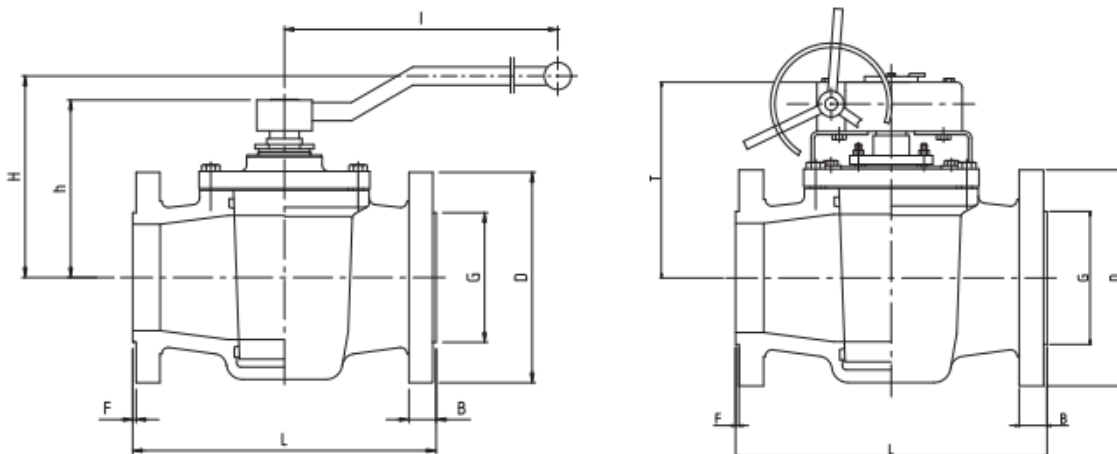

# PTFE Sleeved Plug Valves Three Way

**ANSI Class 150 (PN20)**

The face-to-face dimensions of these valves conform with ISO DIS 5752 (Short) and ANSI B16.10 Class 150.

Size DN	in	Rating	L1	D	B	H	h	F	G	I	L2	Weight (kg)
15	1/2	ANSI 150	108	89	10	105	95	1.6	35	260	70	3.0
20	3/4		117	98	10	105	95	1.6	43	260	73	4.0
25	1		127	108	11	110	100	1.6	51	260	89	5.5
40	1 1/2		165	127	14	115	105	1.6	73	360	105	7.5
50	2		178	152	16	130	120	1.6	92	450	114	13.0
80	3		203	191	19	145	135	1.6	127	450	130	22.0
100	4		229	229	24	160	150	1.6	157	600	152	45.0