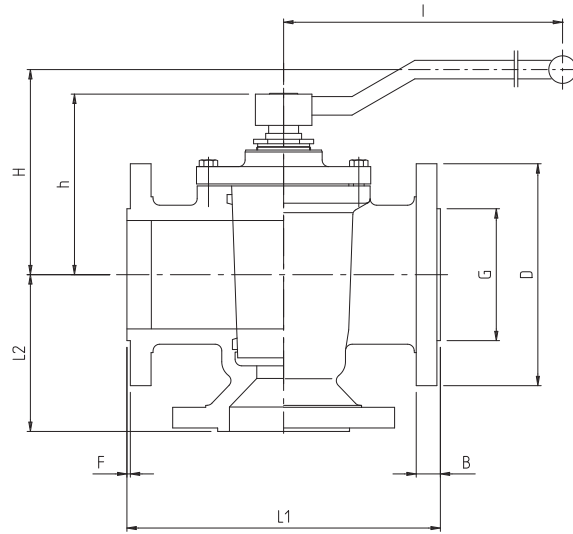

ANSI Class 300 (PN50)

The face-to-face dimensions of these valves conform with ISO DIS 5752 (Short) and ANSI B16.10 Class 300.

Size DN	in	Rating	L1	D	B	H	h	F	G	I	L2	Weight (kg)
15	1/2	ANSI 300	140	95	14	105	95	1.6	35	260	73	5.0
20	3/4		152	118	16	105	95	1.6	43	260	76	5.5
25	1		165	124	18	110	100	1.6	51	260	95	7.0
40	1 1/2		190	156	21	115	105	1.6	73	360	111	9.0
50	2		216	165	22	130	120	1.6	92	450	121	15.5
80	3		283	210	29	145	135	1.6	127	450	141	24.0
100	4		305	254	32	160	150	1.6	157	600	171	50.0

Other size upon request.

Алматы (7273)495-231
Ангарск (3955)60-70-56
Архангельск (8182)63-90-72
Астрахань (8512)99-46-04
Барнаул (3852)73-04-60
Белгород (4722)40-23-64
Благовещенск (4162)22-76-07
Брянск (4832)59-03-52
Владивосток (423)249-28-31
Владикавказ (8672)28-90-48
Владимир (4922) 49-43-18
Волгоград (844)278-03-48
Вологда (8172)26-41-59
Воронеж (473)204-51-73
Екатеринбург (343)384-55-89

Ижевск (3412)26-03-58
Иваново (4932)77-34-06
Иркутск (395)279-98-46
Казань (843)206-01-48
Калининград (4012)72-03-81
Калуга (4842)92-23-67
Кемерово (3842)65-04-62
Киров (8332)68-02-04
Коломна (4966)23-41-49
Кострома (4942)77-07-48
Краснодар (861)203-40-90
Красноярск (391)204-63-61
Курск (4712)77-13-04
Курган (3522)50-90-47
Липецк (4742)52-20-81

Киргизия (996)312-96-26-47

Магнитогорск (3519)55-03-13
Москва (495)268-04-70
Мурманск (8152)59-64-93
Набережные Челны (8552)20-53-41
Нижний Новгород (831)429-08-12
Новокузнецк (3843)20-46-81
Ноябрьск (3496)41-32-12
Новосибирск (383)227-86-73
Ноябрьск (3496)41-32-12
Омск (3812)21-46-40
Орел (4862)44-53-42
Оренбург (3532)37-68-04
Пенза (8412)22-31-16
Петрозаводск (8142)55-98-37
Псков (8112)59-10-37

Россия (495)268-04-70

Пермь (342)205-81-47
Ростов-на-Дону (863)308-18-15
Рязань (4912)46-61-64
Самара (846)206-03-16
Саранск (8342)22-96-24
Санкт-Петербург (812)309-46-40
Саратов (845)249-38-78
Севастополь (8692)22-31-93
Симферополь (3652)67-13-56
Смоленск (4812)29-41-54
Сочи (862)225-72-31
Ставрополь (8652)20-65-13
Сыктывкар (8212)25-95-17
Сургут (3462)77-98-35
Тамбов (4752)50-40-97

Казахстан (772)734-952-31

Тверь (4822)63-31-35
Тольяти (8482)63-91-07
Томск (3822)98-41-53
Тула (4872)33-79-87
Тюмень (3452)66-21-18
Улан-Удэ (3012)59-97-51
Ульяновск (8422)24-23-59
Уфа (347)229-48-12
Хабаровск (4212)92-98-04
Смоленск (4812)29-41-54
Челябинск (351)202-03-61
Череповец (8202)49-02-64
Чита (3022)38-34-83
Якутск (4112)23-90-97
Ярославль (4852)69-52-93